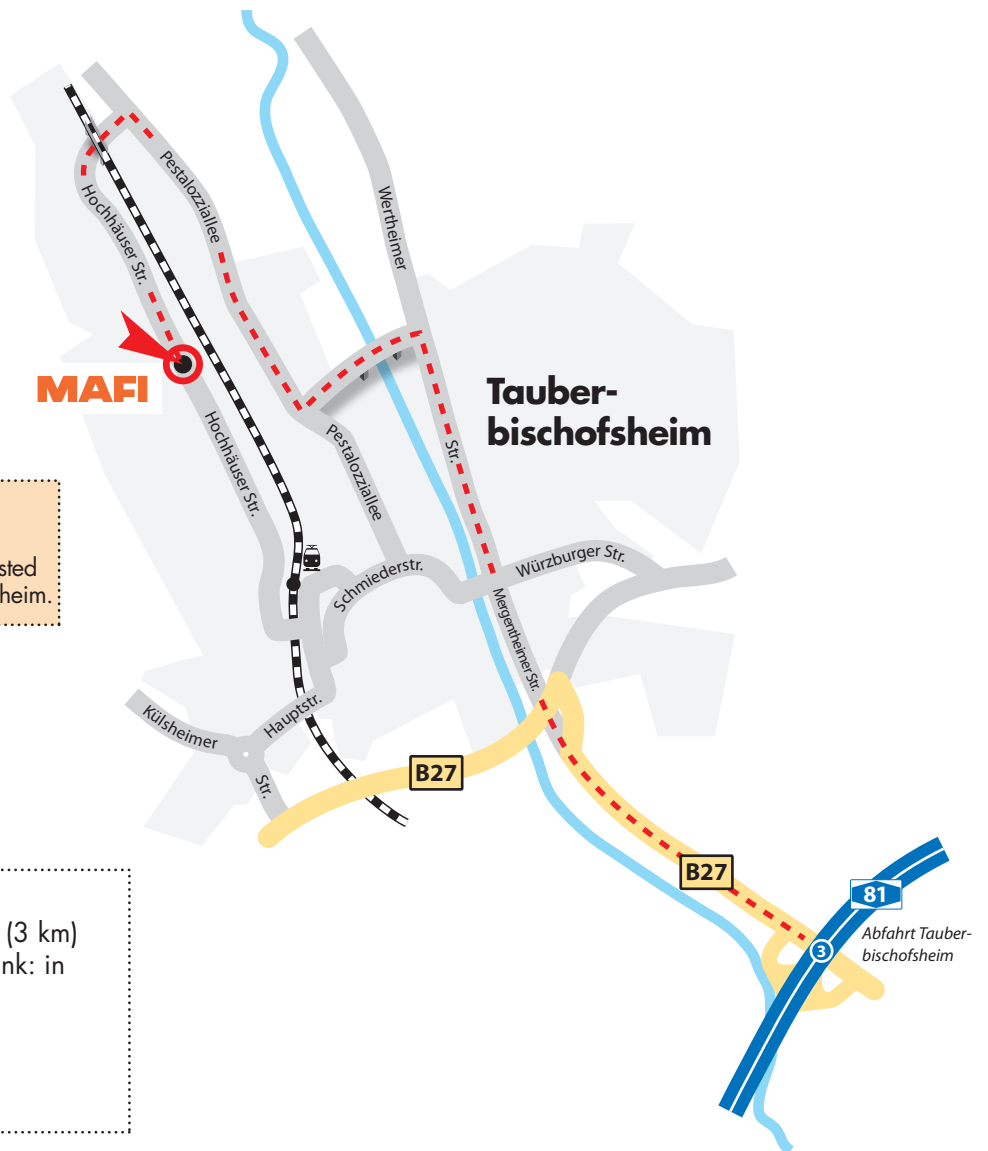

## MAFI Transport-Systeme GmbH

Industriegebiet Nord  
Hochhäuser Str. 18  
D-97941 Tauberbischofsheim

Phone (0 93 41) - 899-0

Fax (0 93 41) - 899-107

**Note:**  
The route to **MAFI** is signposted in Tauberbischofsheim.

**Distances:**  
Nearest motorway connection A 81 (3 km)  
Nearest InterCity Express (ICE) rail link: in Würzburg (30 km)  
Frankfurt airport: 120 km  
Stuttgart airport: 110 km  
Nürnberg airport: 140 km